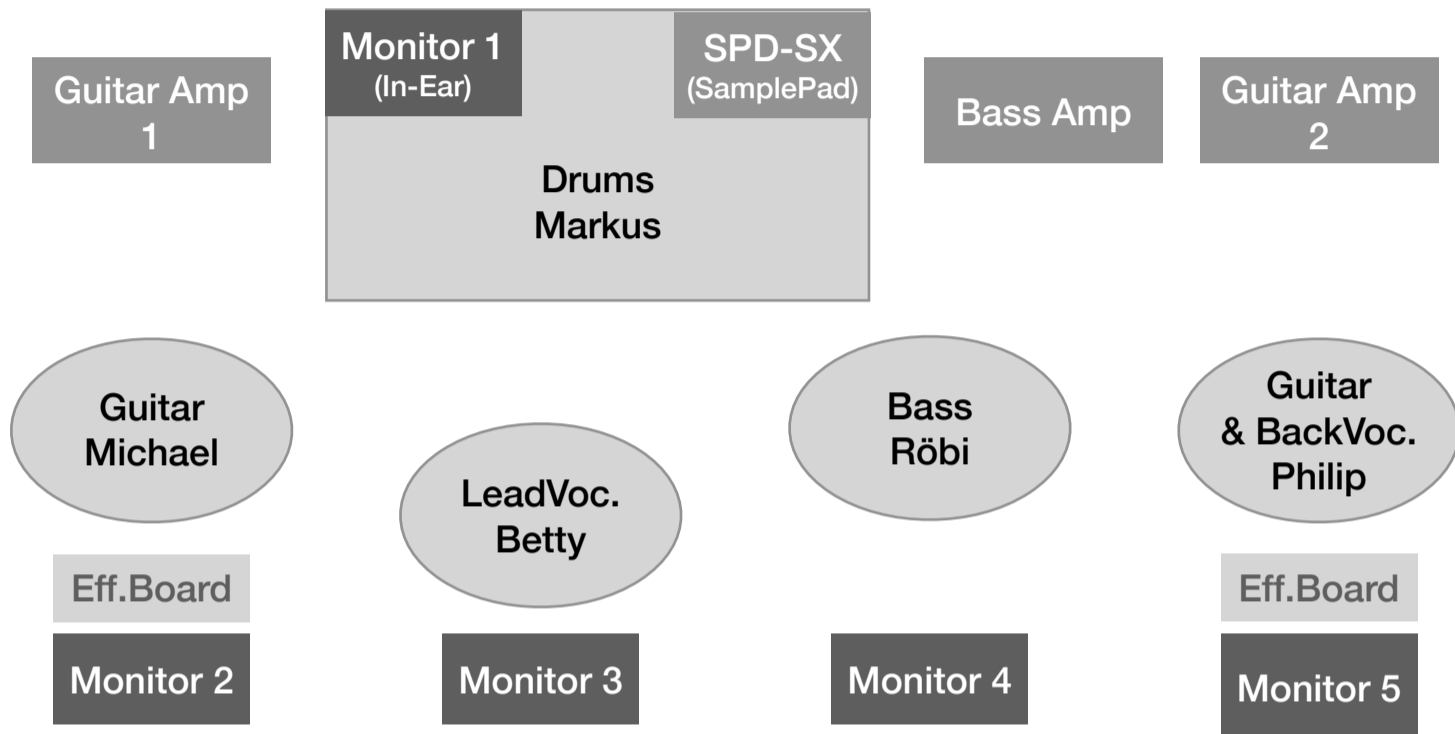

## Stageplan

INPUT LIST		
1	Lead Vocal Betty	Eigenes SM58, Funkmic, eigener Effekt
2	Back.Vocal Philip	
3	Guitar Michael (DI)	XLR direkt vom Amp - Line Level Signal
4	Guitar Michael (Mic)	Mikrofon an Gitarrenbox - optional mischen mit Kanal 3
5	Guitar Philip	
6	Bass Röbi	
7	Kick	
8	Snare	
9	Hi-Hat	
10	Tom 10"	
11	Tom 12"	
12	Floortom 16"	
13	Overhead	
14	Overhead	
15	Sampling Pad	Roland SPD-SX + In-Ear Monitor