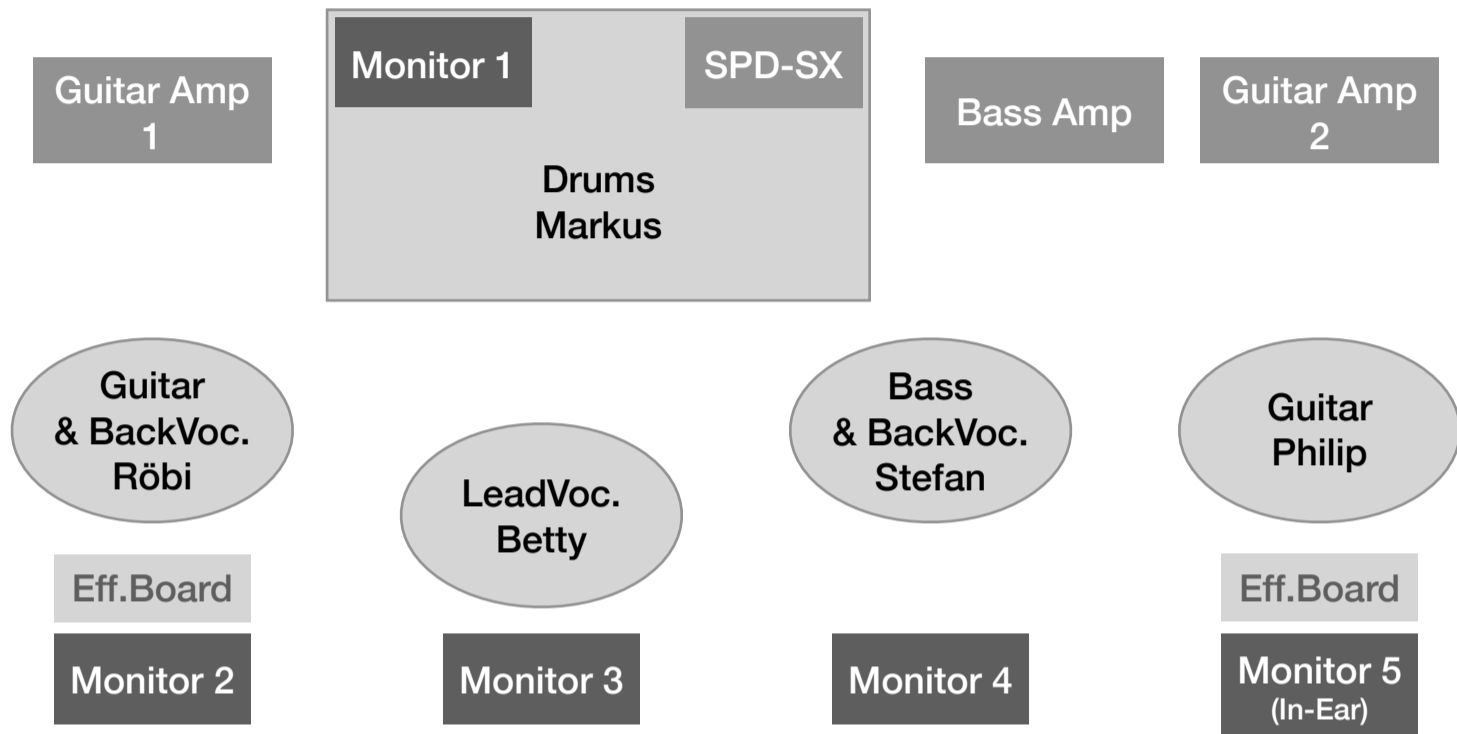

déjàvu

Stageplan

INPUT LIST		
1	Lead Vocal Betty	Eigenes SM58, Funk, eigener Effekt
2	Back.Vocal Röbi	
3	Back.Vocal Stefan	
4	Guitar Röbi	
5	Guitar Philip	In-Ear Monitor
6	Bass Stefan	
7	Kick	
8	Snare	
9	Hi-Hat	
10	Tom 10"	
11	Tom 12"	
12	Floortom 16"	
13	Overhead	
14	Overhead	
15	Sampling Pad	Roland SPD-SX