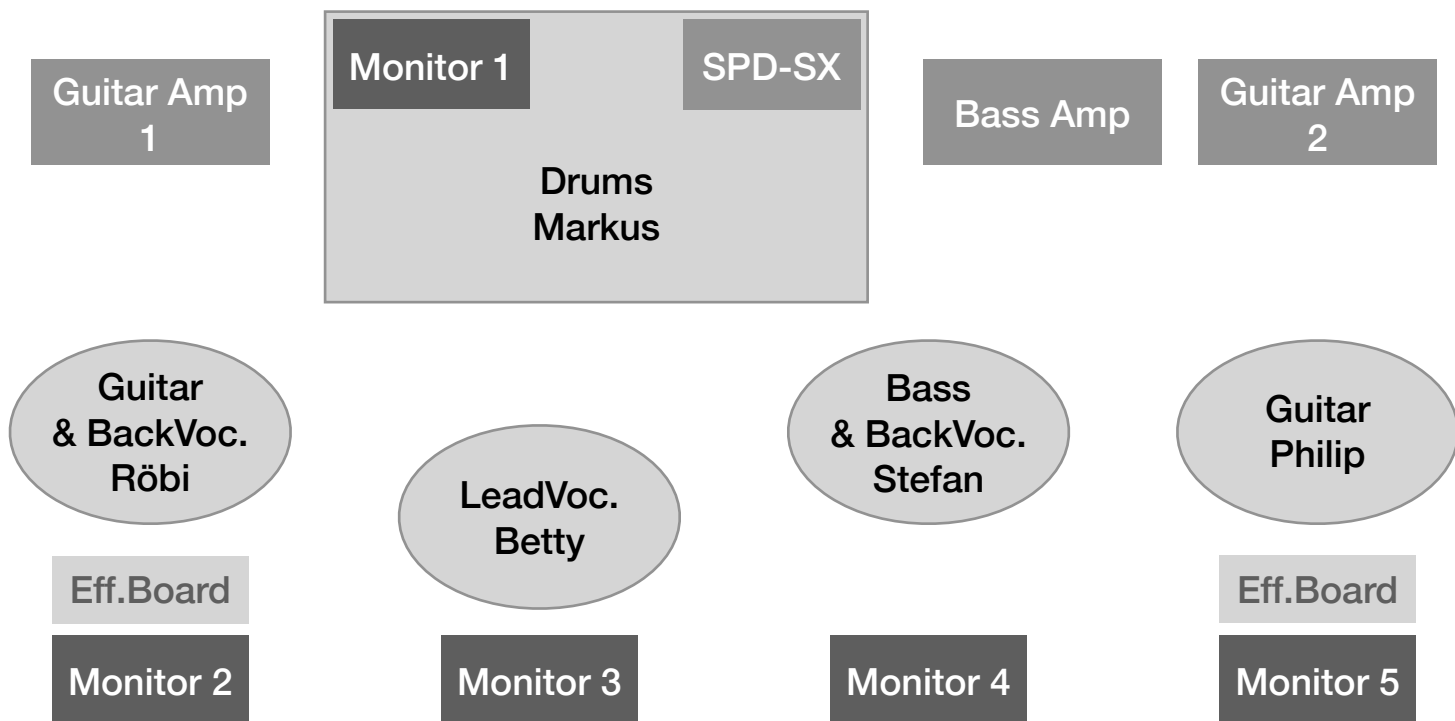

déjà vu

Stageplan

INPUT LIST		
1	Lead Vocal Betty	Eigenes SM58, Funk, eigener Effekt
2	Back.Vocal Rōbi	
3	Back.Vocal Stefan	
4	Guitar Rōbi	
5	Guitar Philip	
6	Bass Stefan	
7	Kick	
8	Snare	
9	Hi-Hat	
10	Tom 10"	
11	Tom 12"	
12	Floortom 16"	
13	Overhead	
14	Overhead	
15	Sampling Pad	Roland SPD-SX